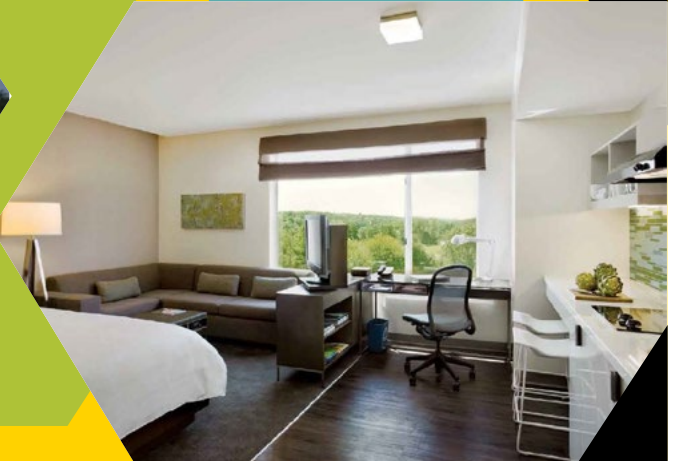

»» WICHITA.EDU/INNOVATIONCAMPUS

ESTIMATED DATE OF COMPLETION: fall 2018

TOTAL ROOMS: 123

OPERATING COMPANY: Imagine Resorts and Hotels

ARCHITECT: Law Kingdon Architecture

HOTEL: ELEMENT BY WESTIN

ELEMENT BY WESTIN hotels are known for their contemporary design and environmentally friendly practices. There are about 60 in operation or planned in the United States and Canada, Africa, Asia, Europe and the Middle East. The nearest locations are Omaha, Dallas and Denver.